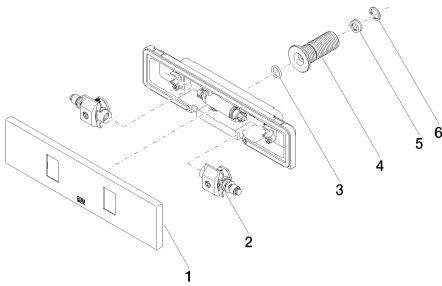

Required article

35 206 970-90 0010

Rough -

Shower - CL.1
WATER FAN horizontal Body spray - polished chrome
Article number: 36 512 979-00 0010

Spare parts list

Number	Item Number	Designation	Number of units
--------	-------------	-------------	-----------------