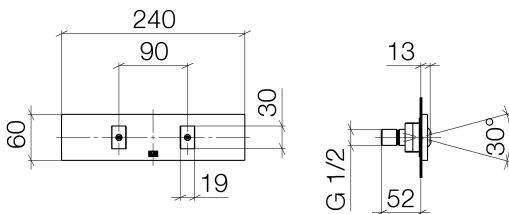

Shower - CL.1

WATER FAN horizontal Body spray - polished chrome

Article number: 36 512 979-00 0010

- Pressurized cascade stream
- Horizontal jet
- Cover plate 9-1/2" x 2-3/8"
- Adjustable jet
- 1/2" connection
- Water flow rate limited to max. 1.8 gpm

polished chrome

Accessory is required for this item.

Dimensional drawing

All dimensions in mm / inch = mm x 0,0394

Shower - CL.1
WATER FAN horizontal Body spray - polished chrome
Article number: 36 512 979-00 0010

Flow rate chart

Shower - CL.1

WATER FAN horizontal Body spray - polished chrome

Article number: 36 512 979-00 0010

Other surface finishes

platinum matte

36 512 979-06 0010

platinum

Required article

35 206 970-90 0010

Rough -

Shower - CL.1
WATER FAN horizontal Body spray - polished chrome
Article number: 36 512 979-00 0010

Spare parts list

Number	Item Number	Designation	Number of units
--------	-------------	-------------	-----------------