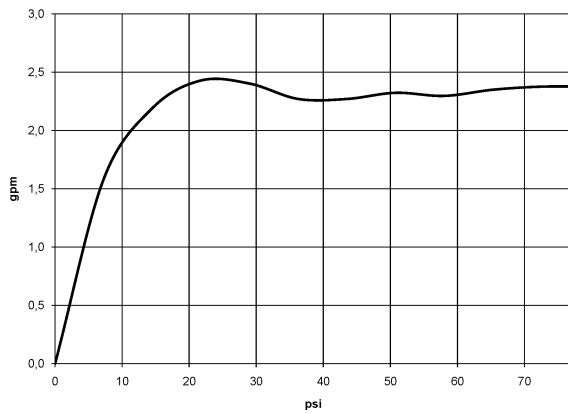

Shower - CL.1

WATER FAN horizontal Body spray - polished chrome

Article number: 36 512 979-00 0010

- Pressurized cascade stream
- Horizontal jet
- Cover plate 9-1/2" x 2-3/8"
- Adjustable jet
- 1/2" connection
- Water flow rate limited to max. 1.8 gpm

polished chrome

Accessory is required for this item.

Dimensional drawing

All dimensions in mm / inch = mm x 0,0394

Shower - CL.1
WATER FAN horizontal Body spray - polished chrome
Article number: 36 512 979-00 0010

Flow rate chart

Shower - CL.1

WATER FAN horizontal Body spray - polished chrome

Article number: 36 512 979-00 0010

Other surface finishes

platinum matte

36 512 979-06 0010

platinum